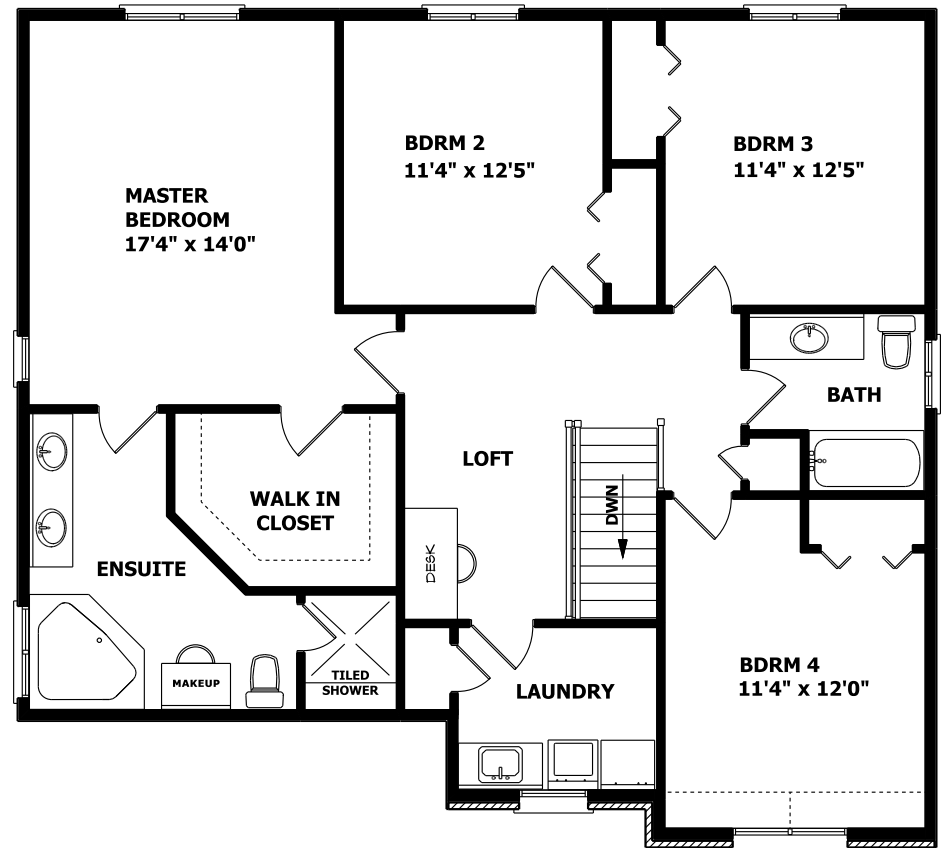

**THE HUDSON  
1ST FLOOR PLAN**  
GROSS FLOOR AREA : 1176 SQ.FT.

**THE HUDSON  
2ND FLOOR PLAN**  
GROSS FLOOR AREA : 1343 SQ.FT.